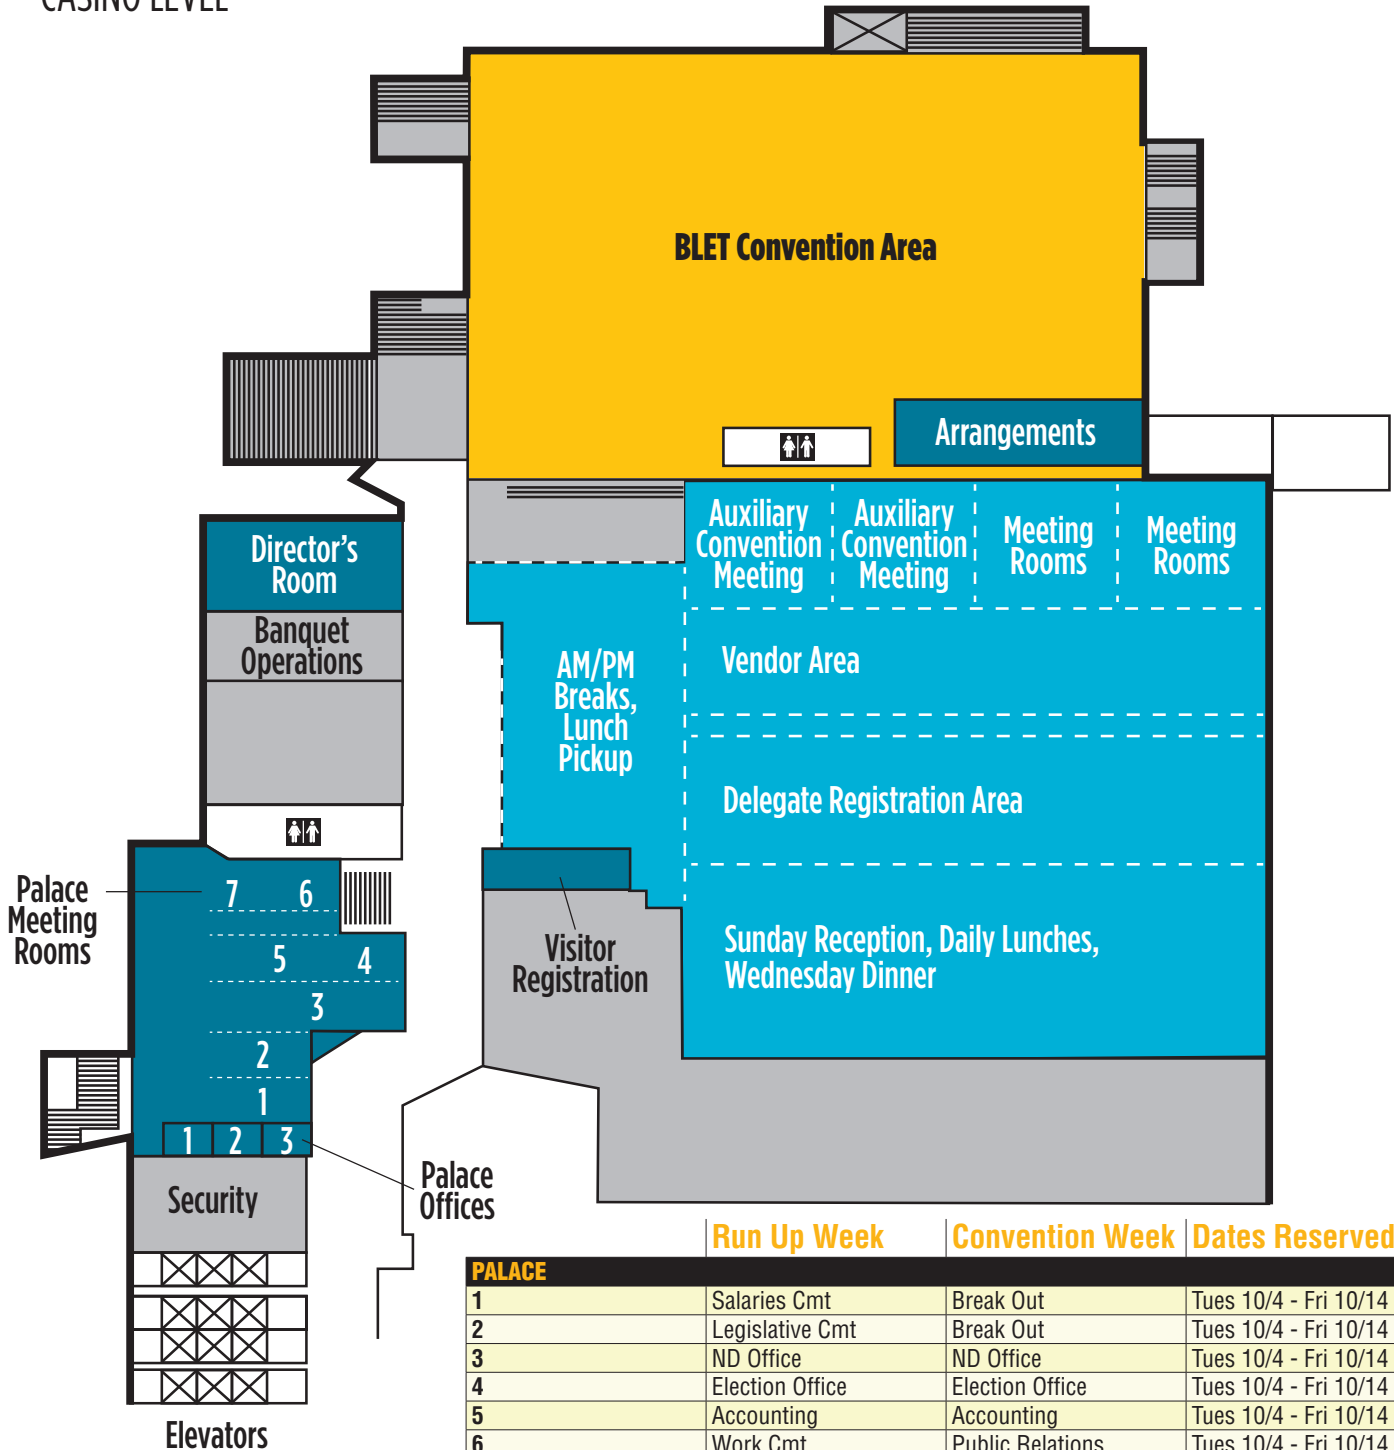

Bally's Las Vegas

Meeting Facilities Map

CASINO LEVEL

	Run Up Week	Convention Week	Dates Reserved
PALACE			
1	Salaries Cmt	Break Out	Tues 10/4 - Fri 10/14
2	Legislative Cmt	Break Out	Tues 10/4 - Fri 10/14
3	ND Office	ND Office	Tues 10/4 - Fri 10/14
4	Election Office	Election Office	Tues 10/4 - Fri 10/14
5	Accounting	Accounting	Tues 10/4 - Fri 10/14
6	Work Cmt	Public Relations	Tues 10/4 - Fri 10/14
7	Credentials	Break Area	Tues 10/4 - Fri 10/14

PALACE OFFICES			
1	ND Storage	ND Storage	Tues 10/4 - Thur 10/13
2	ND Storage	ND Storage	Tues 10/4 - Thur 10/13
3	ND Storage	ND Storage	Tues 10/4 - Thur 10/13

BANQUET OPERATIONS			
Conference Room	Bylaws	Bylaws	Thur 10/6 - Thur 10/13
1	Acct Secured Storage	Acct Secured Storage	Thur 10/6 - Fri 10/14
2	ND Storage	ND Storage	Thur 10/6 - Thur 10/13
3	ND Storage	ND Storage	Thur 10/6 - Thur 10/13
Directors Room	Advisory Board	Advisory Board	Tues 10/4 - Thur 10/13